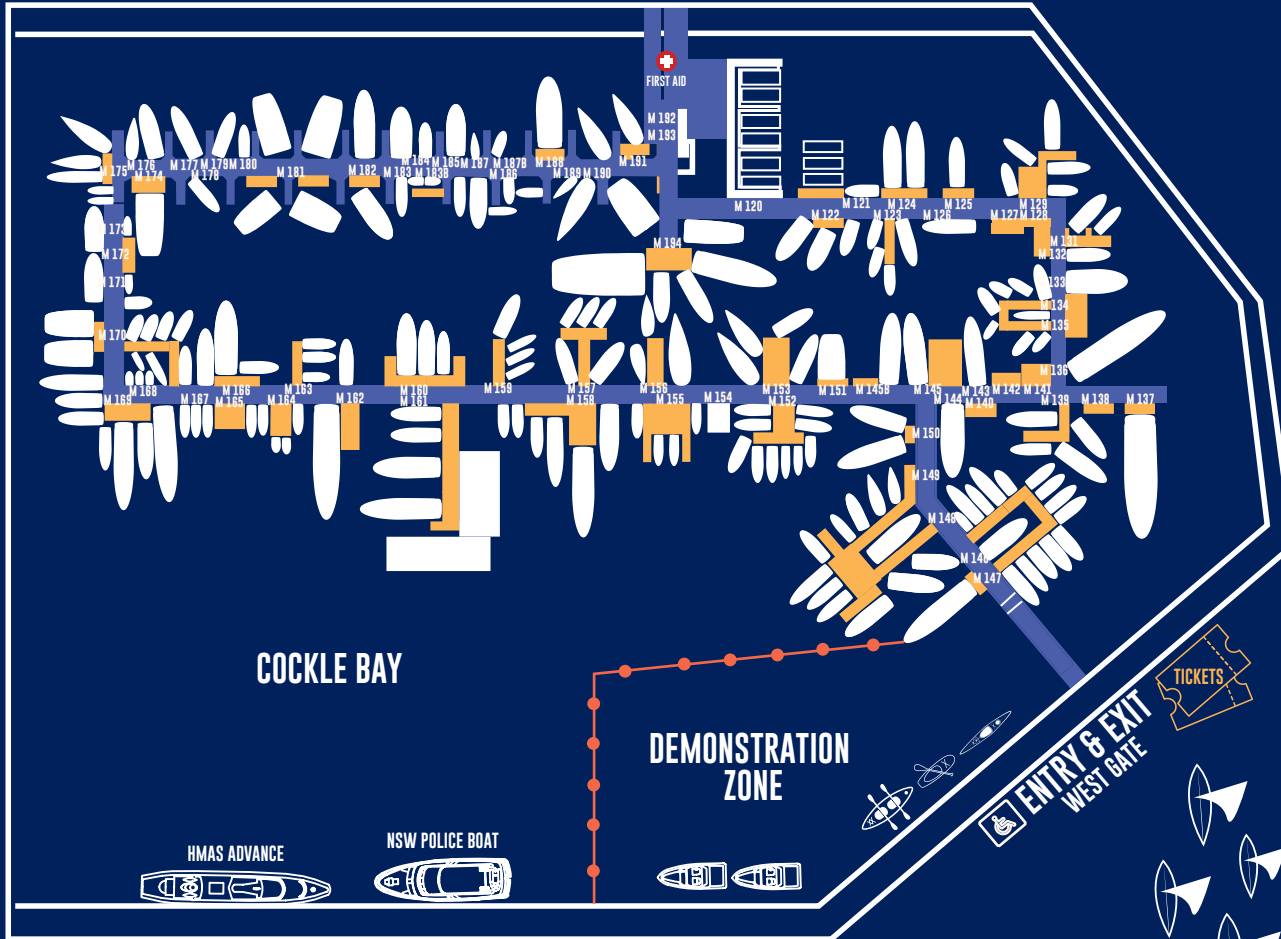

THE HALLS LEVEL 1 ICC SYDNEY

ESCALATOR

LIFT

STAIRS

ACCESSIBLE TOILETS

TOILET

CAFE

ACCESSIBLE ENTRY

MARINA & FORESHORE COCKLE BAY, DARLING HARBOUR

ENTRY & EXIT
CITY EAST GATE

PYRMONT BRIDGE

THE MARINA PRESENTED BY

WALCON

Walcon Marine Australia

DISCOVER SAILING
& PADDLING HUB

ICC HALLS
MAIN ENTRY