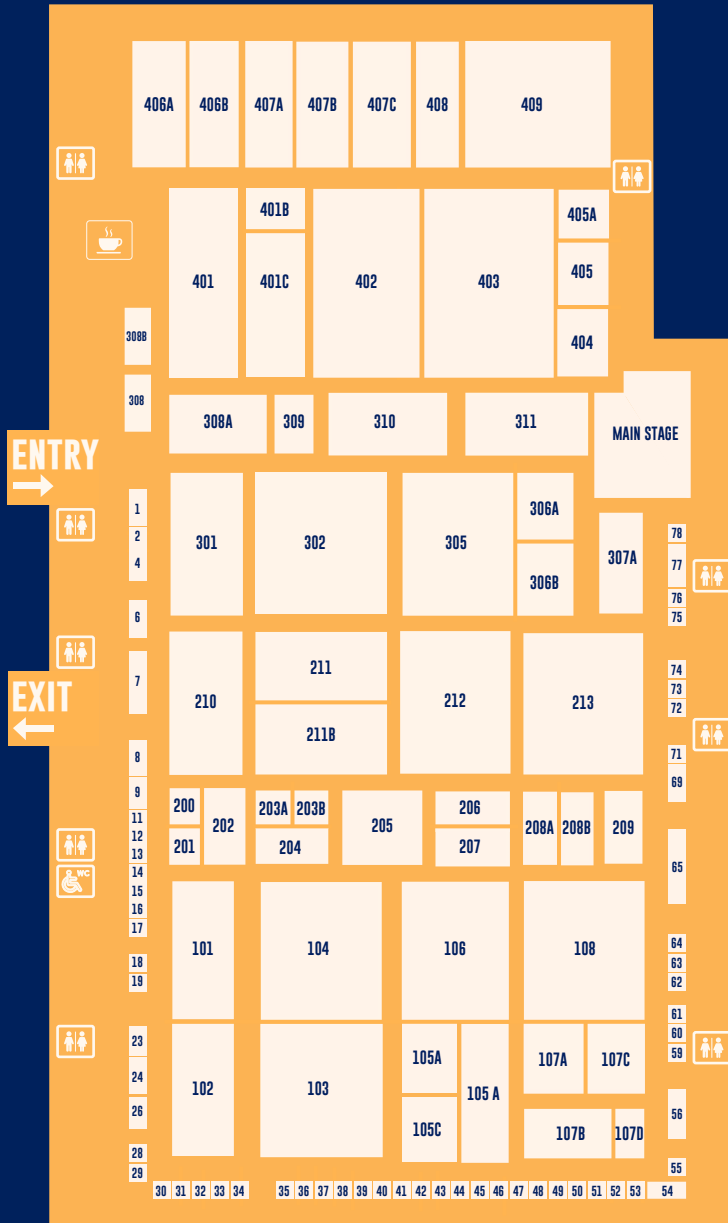

THE HALLS LEVEL 1 ICC SYDNEY

ESCALATOR

LIFT

STAIRS

ACCESSIBLE TOILETS

TOILET

CAFE

ACCESSIBLE ENTRY

MARINA & FORESHORE COCKLE BAY, DARLING HARBOUR

ENTRY & EXIT
CITY EAST GATE

PYRMONT BRIDGE

THE MARINA PRESENTED BY

WALCON

Walcon Marine Australia

DISCOVER SAILING
& PADDLING HUB

ICC HALLS
MAIN ENTRY