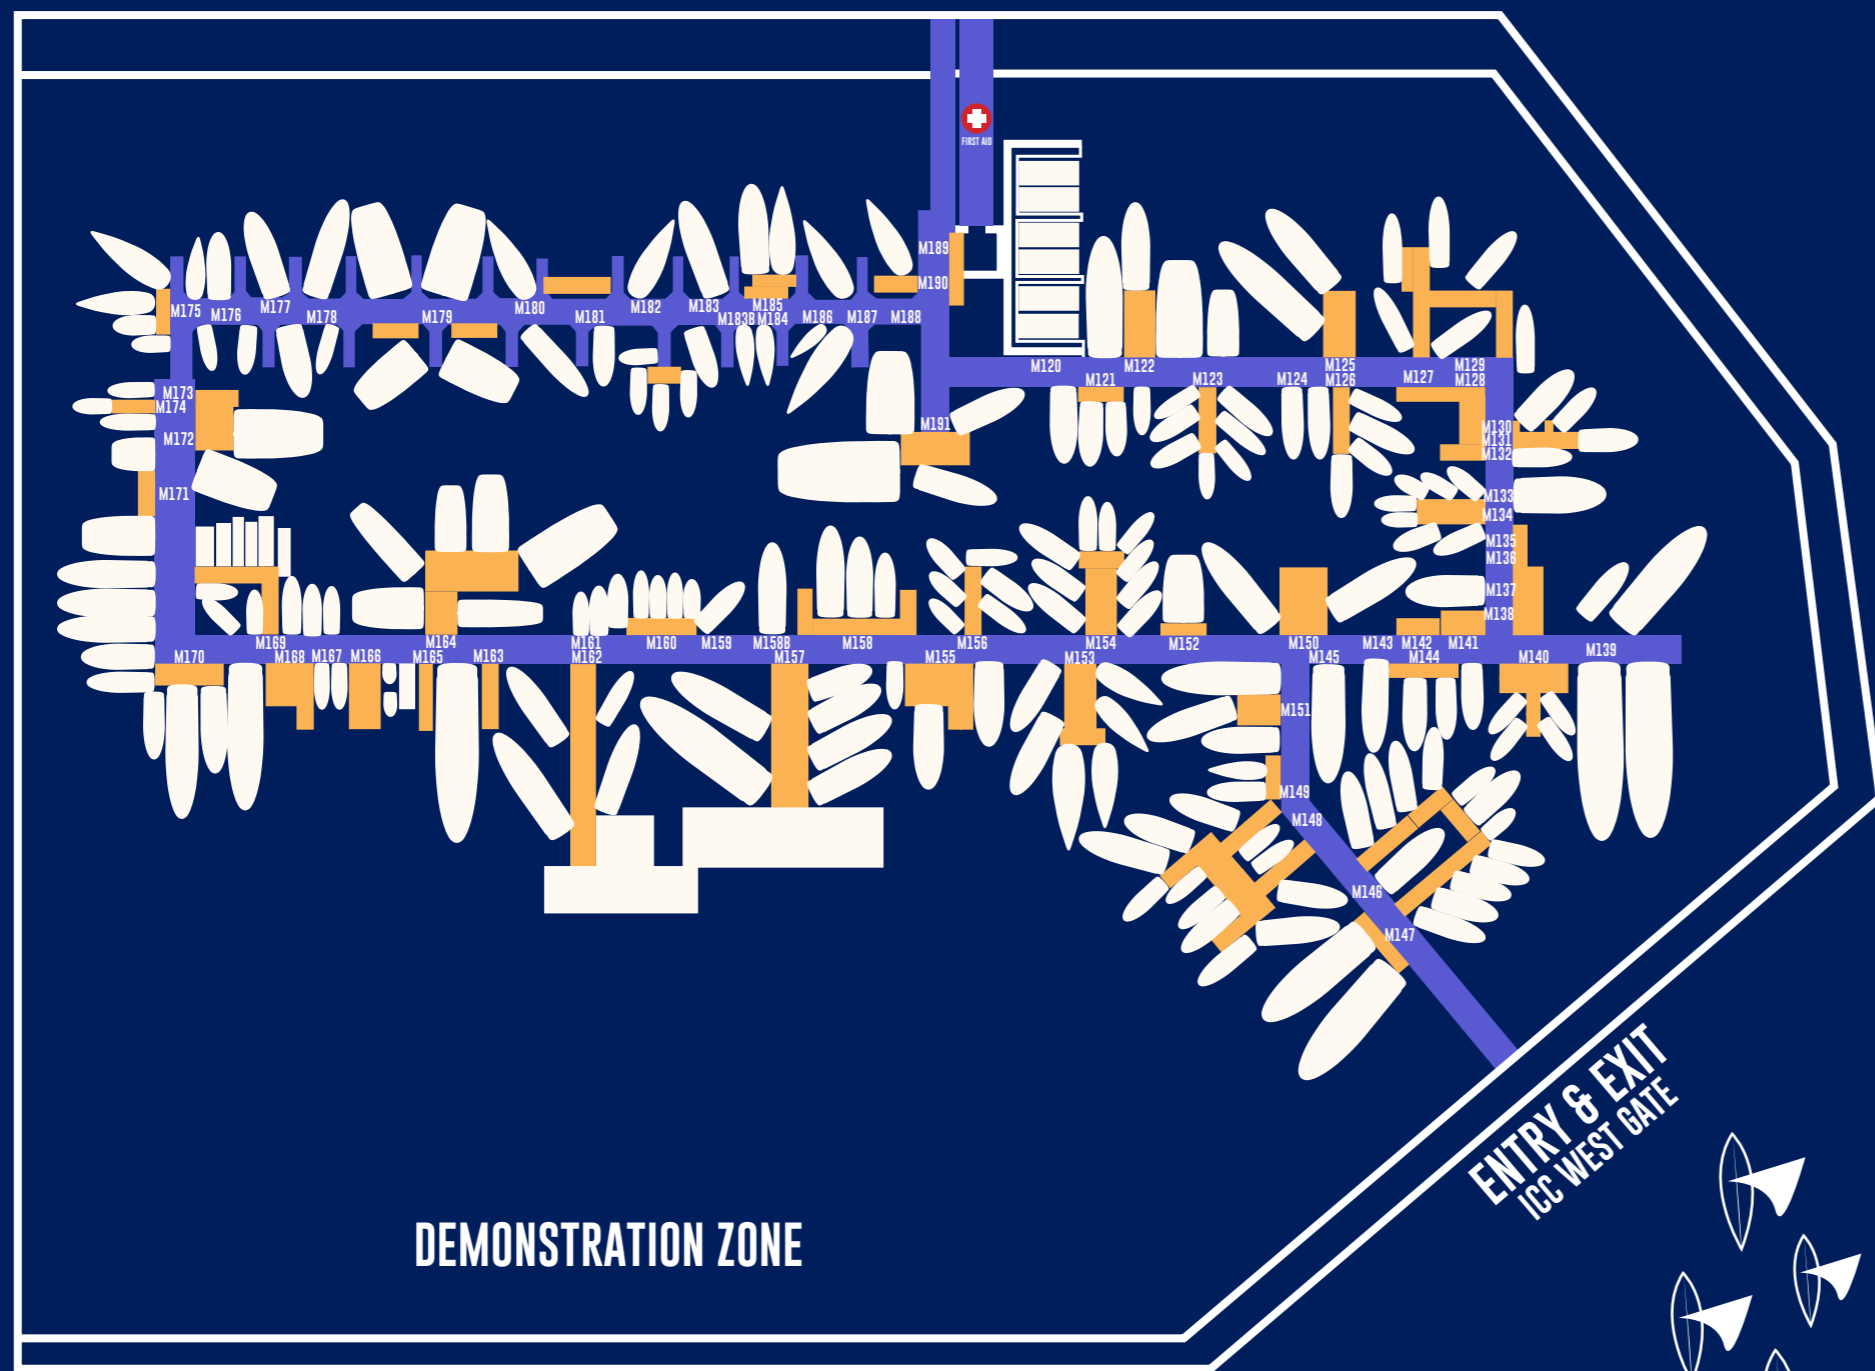

**SYDNEY INTERNATIONAL
BOAT SHOW** EST. 1968

COCKLE BAY, DARLING HARBOUR

MARINA & FORESHORE

**ENTRY & EXIT
CITY EAST GATE**

PYRMONT BRIDGE

DEMONSTRATION ZONE

**ENTRY & EXIT
ICC WEST GATE**

STAGE

**ICC HALLS
MAIN ENTRY**

**DISCOVER SAILING
& PADDLING HUB**

THE HALLS LEVEL 1

HALL
3

HALL
2

HALL
1

HALL
4

ENTRY
VIA ESCALATOR

EXIT
VIA ESCALATOR

**MARINA & FORESHORE
DISCOVER SAILING & PADDLING HUB**

**LEVEL 2
MAIN ENTRY / EXIT**

**LEVEL 1
ICC HALLS DISPLAY**