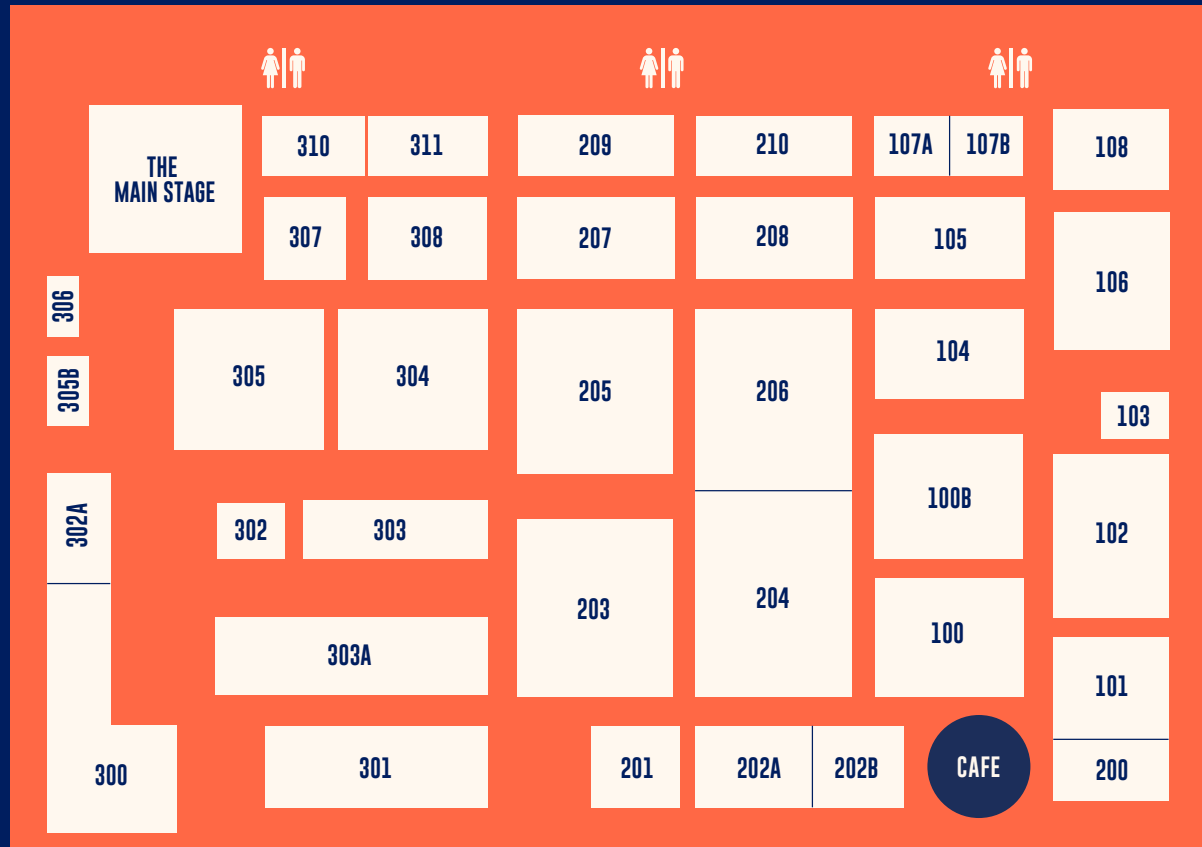

**HALL  
3**

**HALL  
2**

**HALL  
1**

**THE HALLS  
LOWER  
HALLS  
LEVEL 1**

**THE HALLS  
UPPER  
HALLS  
LEVEL 4**

**HALL  
7**

**HALL  
6**

# MARINA

COCKLE BAY, DARLING HARBOUR

CITY EAST GATE  
ENTRY & EXIT

## ICC SYDNEY

UPPER & LOWER HALLS  
& EVENT DECK

BERKLEY SUPER SERIES STAGE